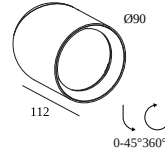

OBIN ON 92724 DIM5

30511 9225 BRG

AVAILABLE IN

BLACK 30511 9225 B

BRUSHED ALU 30511 9225 BRA

BRUSHED ANTHRACITE 30511 9225 BRAT

BRUSHED BROWN BRONZE 30511 9225 BRBB

BRUSHED GOLD 30511 9225 BRG

BRUSHED OLD BRONZE 30511 9225 BROB

CREAM 30511 9225 CR

WHITE 30511 9225 W

[View on website](#)

General info

LOCATION	indoor
INSTALLATION	Ceiling Surface mounted
INGRESS PROTECTION	IP20
WEIGHT (KG)	0.5
ADJUSTABILITY	0° to 45° swiveling, 360° rotatable
INFORMATION	LENS FL-24° INCL.DIMMABLE POWER SUPPLY

Electrical info

ELECTRICAL	120-240V / 50-60Hz
CLASS	I
POWER SUPPLY	YES
DIM TYPE	DALI
ENERGY CLASS	E
CERTIFICATES	CB, ENEC, RCM

Lightsource info

LIGHTSOURCE NAME	LED
LIGHTSOURCE	LED array 11,6W / CRI>90 (R9: 60) / 2700K / 1458lm
TM-30 VALUES	rf: 89 / Rg: 100
SDCM	SDCM1
RISKGROUP	RG1
LM80	L90B10 > 50000
BEAMANGLE	24°
LED TECHNICS (LIGHT SOURCE)	1458lm // 11,6W // 125lm/W
LED TECHNICS (LUMINAIRE)	1217lm // 13,3W // 91lm/W

Requirements

SPY 90 TUBE

Accessories

HONEYCOMB 75