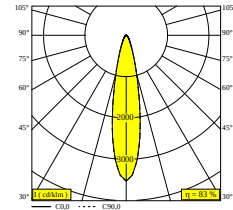

[View on website](#)

General info

LOCATION	indoor
INSTALLATION	Ceiling Surface mounted
INGRESS PROTECTION	IP20
WEIGHT (KG)	0.5
ADJUSTABILITY	0° to 45° swiveling, 360° rotatable
INFORMATION	LENS FL-24° INCL.DIMMABLE POWER SUPPLY

Electrical info

ELECTRICAL	120-240V / 50-60Hz
CLASS	I
POWER SUPPLY	YES
DIM TYPE	DALI
ENERGY CLASS	E
CERTIFICATES	CB, ENEC, RCM

Lightsource info

LIGHTSOURCE NAME	LED
LIGHTSOURCE	LED array 11,6W / CRI>90 (R9: 60) / 2700K / 1458lm
TM-30 VALUES	rf: 89 / Rg: 100
SDCM	SDCM1
RISKGROUP	RG1
LM80	L90B10 > 50000
BEAMANGLE	24°
LED TECHNICS (LIGHT SOURCE)	1458lm // 11,6W // 125lm/W
LED TECHNICS (LUMINAIRE)	1217lm // 13,3W // 91lm/W

Requirements

SPY 90 TUBE

Accessories

HONEYCOMB 75