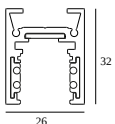

10

Dimtype: non-dimmable

Cutout dimension (mm): 40

21012 0240 LED POWER SUPPLY 48V-DC / 200W

20

Dimtype: non-dimmable

Cutout dimension (mm): 40

COMPATIBLE COMPOSABLES

SHIFTLINE M26L profile (+ SHIFTLINE M26L MATRIX)

Available Colours

23358 0000 SLM26L - PROFILE

23358 0010 SLM26L - PROFILE 1m

23358 0020 SLM26L - PROFILE 2m

DELTALIGHT

M26L - SPY 39 WALLWASH 927 DIM5

23434 9205 W