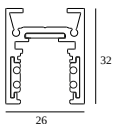

10

Dimtype: non-dimmable

Cutout dimension (mm): 40

21012 0240 LED POWER SUPPLY 48V-DC / 200W

20

Dimtype: non-dimmable

Cutout dimension (mm): 40

COMPATIBLE COMPOSABLES

SHIFTLINE M26L profile (+ SHIFTLINE M26L MATRIX)

Available Colours

23358 0000 SLM26L - PROFILE

23358 0010 SLM26L - PROFILE 1m

23358 0020 SLM26L - PROFILE 2m

DELTALIGHT

M26L - SPY 39 WALLWASH 927 DIM5

23434 9205 W