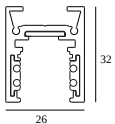

10

Dimtype: non-dimmable

Cutout dimension (mm): 40

21012 0240 LED POWER SUPPLY 48V-DC / 200W

20

Dimtype: non-dimmable

Cutout dimension (mm): 40

COMPATIBLE COMPOSABLES

SHIFTLINE M26L profile (+ SHIFTLINE M26L MATRIX)

Available Colours

23358 0000 SLM26L - PROFILE

23358 0010 SLM26L - PROFILE 1m

23358 0020 SLM26L - PROFILE 2m

DELTALIGHT

M26L - SPY 39 WALLWASH 927 DIM5

23434 9205 W