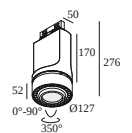

SUPER-OH XS PIVOT ADM

308 22 03 83 ADM ED8 SUPER-OH! XS PIVOT 39 ADM DIM8

SUPERNOVA XS PIVOT ADM

274 88 3224 ADM ED5 SUPERNOVA XS PIVOT 330 ADM DIM5

TRACK 3F DIM ON

200 12 430 TRACK 3F DIM ON 3m

YOU-TURN ADM

313 031 21 821 ADM ED5 YOU-TURN ON OPTO 30 82715 ADM DIM5

313 031 21 822 ADM ED5 YOU-TURN ON OPTO 30 82733 ADM DIM5

DELTALIGHT

TRACK 3F DIM ON 1m

200 12 410 W

313 031 21 823 ADM ED5 YOU-TURN ON OPTO 30 82755 ADM DIM5