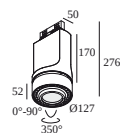

SUPER-OH XS PIVOT ADM

308 22 03 83 ADM ED8 SUPER-OH! XS PIVOT 39 ADM DIM8

SUPERNOVA XS PIVOT ADM

274 88 3224 ADM ED5 SUPERNOVA XS PIVOT 330 ADM DIM5

TRACK 3F DIM ON

200 12 430 TRACK 3F DIM ON 3m

YOU-TURN ADM

313 031 21 821 ADM ED5 YOU-TURN ON OPTO 30 82715 ADM DIM5

313 031 21 822 ADM ED5 YOU-TURN ON OPTO 30 82733 ADM DIM5

DELTALIGHT

TRACK 3F DIM ON 1m

200 12 410 W

313 031 21 823 ADM ED5 YOU-TURN ON OPTO 30 82755 ADM DIM5