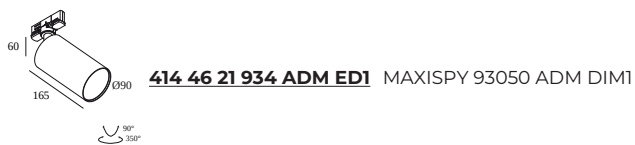

DELTALIGHT

TRACK 3F DIM ON 1m

200 12 410 W