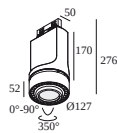

SPYCO Hi ADM

414 353 10 ADM SPYCO Hi ADM

SUPER-OH XS PIVOT ADM

308 22 03 83 ADM ED8 SUPER-OH! XS PIVOT 39 ADM DIM8

SUPERNOVA XS PIVOT ADM

274 88 3224 ADM ED5 SUPERNOVA XS PIVOT 330 ADM DIM5

TRACK 3F DIM ON

200 12 430 TRACK 3F DIM ON 3m

YOU-TURN ADM

313 031 21 821 ADM ED5 YOU-TURN ON OPTO 30 82715 ADM DIM5

313 031 21 822 ADM ED5 YOU-TURN ON OPTO 30 82733 ADM DIM5

DELTALIGHT

TRACK 3F DIM ON 1m

200 12 410 W

313 031 21 823 ADM ED5 YOU-TURN ON OPTO 30 82755 ADM DIM5