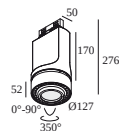

SPYCO Hi ADM

414 353 10 ADM SPYCO Hi ADM

SUPER-OH XS PIVOT ADM

308 22 03 83 ADM ED8 SUPER-OH! XS PIVOT 39 ADM DIM8

SUPERNOVA XS PIVOT ADM

274 88 3224 ADM ED5 SUPERNOVA XS PIVOT 330 ADM DIM5

TRACK 3F DIM ON

200 12 430 TRACK 3F DIM ON 3m

YOU-TURN ADM

313 031 21 821 ADM ED5 YOU-TURN ON OPTO 30 82715 ADM DIM5

313 031 21 822 ADM ED5 YOU-TURN ON OPTO 30 82733 ADM DIM5

DELTALIGHT

TRACK 3F DIM ON 1m

200 12 410 W

313 031 21 823 ADM ED5 YOU-TURN ON OPTO 30 82755 ADM DIM5