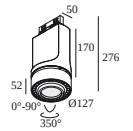

SPYCO Hi ADM

414 353 10 ADM SPYCO Hi ADM

SUPER-OH XS PIVOT ADM

308 22 03 83 ADM ED8 SUPER-OH! XS PIVOT 39 ADM DIM8

SUPERNOVA XS PIVOT ADM

274 88 3224 ADM ED5 SUPERNOVA XS PIVOT 330 ADM DIM5

TRACK 3F DIM ON

200 12 430 TRACK 3F DIM ON 3m

YOU-TURN ADM

313 031 21 821 ADM ED5 YOU-TURN ON OPTO 30 82715 ADM DIM5

313 031 21 822 ADM ED5 YOU-TURN ON OPTO 30 82733 ADM DIM5

DELTALIGHT

TRACK 3F DIM ON 1m

200 12 410 W

313 031 21 823 ADM ED5 YOU-TURN ON OPTO 30 82755 ADM DIM5