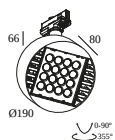

FRAGMA L ADM

23610 931W FRAGMA L 93014 ADM WD