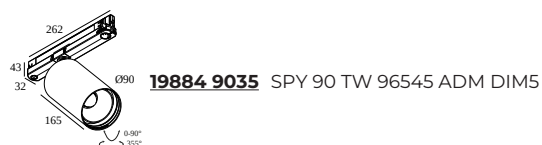

DELTALIGHT

TRACK 3F DIM ON 1m

200 12 410 W

SPY 66 LP/MP ADM

SPY 66 WALLWASH ADM

SPY 90 ADM

SPY ADM