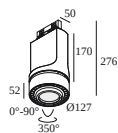

313 031 21 833 ADM ED5 YOU-TURN ON OPTO 30 83055 ADM DIM5