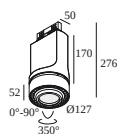

313 031 21 921 ADM ED5 YOU-TURN ON OPTO 30 92715 ADM DIM5