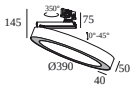

DELTALIGHT

TRACK 3F DIM ON 1m

200 12 410 W

19923 9425 SPYCO 90 HONEYCOMB 94024 ADM DIM5

19923 9435 SPYCO 90 HONEYCOMB 94036 ADM DIM5

SPYCO AC ADM

28317 9228 SPYCO AC 92733 ADM DIM8

28317 9328 SPYCO AC 93033 ADM DIM8

SPYCO Hi ADM

414 353 10 ADM SPYCO Hi ADM

SUPER-OH XS PIVOT ADM

308 22 03 83 ADM ED8 SUPER-OH! XS PIVOT 39 ADM DIM8