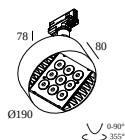

23616 931W FRAGMA L SUPERSPOT 9308 ADM WD