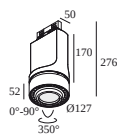

SPYCO Hi ADM

414 353 10 ADM SPYCO Hi ADM

SUPER-OH XS PIVOT ADM

308 22 03 83 ADM ED8 SUPER-OH! XS PIVOT 39 ADM DIM8

SUPERNOVA XS PIVOT ADM

274 88 3224 ADM ED5 SUPERNOVA XS PIVOT 330 ADM DIM5

TRACK 3F DIM ON

200 12 430 TRACK 3F DIM ON 3m

YOU-TURN ADM

313 031 21 821 ADM ED5 YOU-TURN ON OPTO 30 82715 ADM DIM5

313 031 21 822 ADM ED5 YOU-TURN ON OPTO 30 82733 ADM DIM5

DELTALIGHT

TRACK 3F DIM ON 1m

200 12 410 W

313 031 21 823 ADM ED5 YOU-TURN ON OPTO 30 82755 ADM DIM5