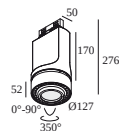

SUPER-OH XS PIVOT ADM

308 22 03 83 ADM ED8 SUPER-OH! XS PIVOT 39 ADM DIM8

SUPERNOVA XS PIVOT ADM

274 88 3224 ADM ED5 SUPERNOVA XS PIVOT 330 ADM DIM5

TRACK 3F DIM ON

200 12 430 TRACK 3F DIM ON 3m

YOU-TURN ADM

313 031 21 821 ADM ED5 YOU-TURN ON OPTO 30 82715 ADM DIM5

313 031 21 822 ADM ED5 YOU-TURN ON OPTO 30 82733 ADM DIM5

DELTALIGHT

TRACK 3F DIM ON 1m

200 12 410 W

313 031 21 823 ADM ED5 YOU-TURN ON OPTO 30 82755 ADM DIM5