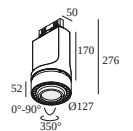

SUPER-OH XS PIVOT ADM

308 22 03 83 ADM ED8 SUPER-OH! XS PIVOT 39 ADM DIM8

SUPERNOVA XS PIVOT ADM

274 88 3224 ADM ED5 SUPERNOVA XS PIVOT 330 ADM DIM5

TRACK 3F DIM ON

200 12 430 TRACK 3F DIM ON 3m

YOU-TURN ADM

313 031 21 821 ADM ED5 YOU-TURN ON OPTO 30 82715 ADM DIM5

313 031 21 822 ADM ED5 YOU-TURN ON OPTO 30 82733 ADM DIM5

DELTALIGHT

TRACK 3F DIM ON 1m

200 12 410 W

313 031 21 823 ADM ED5 YOU-TURN ON OPTO 30 82755 ADM DIM5