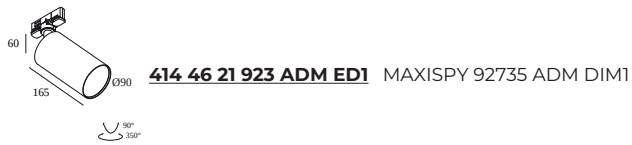

DELTALIGHT

TRACK 3F DIM ON 1m

200 12 410 W