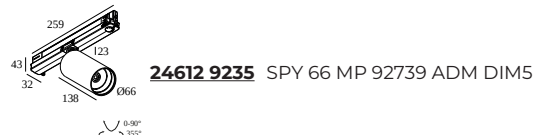

SPY 66 LP/MP ADM