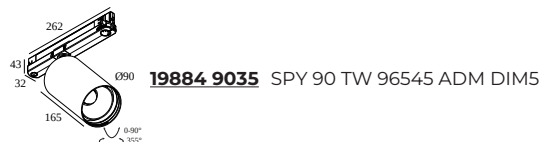

DELTALIGHT

TRACK 3F DIM ON 1m

200 12 410 W

SPY 66 LP/MP ADM

SPY 66 WALLWASH ADM

SPY 90 ADM

SPY ADM