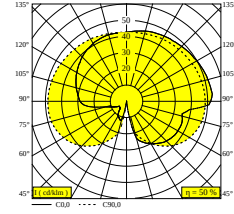

[View on website](#)

General info

LOCATION	outdoor
INSTALLATION	Floor Surface mounted
INGRESS PROTECTION	IP54
PROTECTION AGAINST MECHANICAL IMPACT	IK04
WEIGHT (KG)	3.6
ADJUSTABILITY	non adjustable
INFORMATION	INCL.DIMMABLE LED POWER SUPPLY 500mA-DC

Electrical info

ELECTRICAL	220-240V / 50-60Hz
CLASS	II
POWER SUPPLY	YES
DIM TYPE	mains (phase cut-off)
ENERGY CLASS	E

Lightsource info

LIGHTSOURCE NAME	LED
LIGHTSOURCE	LED array 8,6W / CRI>90 (R9: 52) / 3000K/1089lm
TM-30 VALUES	rf: 90 / Rg: 99
SDCM	SDCM1
RISKGROUP	RG1
LM80	L90B10 > 50000
LED TECHNICS (LIGHT SOURCE)	1089lm // 8,6W // 127lm/W
LED TECHNICS (LUMINAIRE)	599lm // 9,9W // 61lm/W

Options

PLATE 7
PIN 12
CBOX
IP68 CONNECTION KIT
IP68 CONNECTOR 3P

For detailed installation instructions, please consult the manual : [29616_XXX8_HAND.pdf](#)