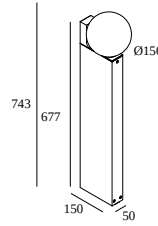

## OONO P70 930 DIM8

29616 9308 B

AVAILABLE IN  
**BLACK** 29616 9308 B  
**ANTHRACITE** 29616 9308 N

 [View on website](#)

### General info

<b>LOCATION</b>	outdoor
<b>INSTALLATION</b>	Floor Surface mounted
<b>INGRESS PROTECTION</b>	IP54
<b>PROTECTION AGAINST MECHANICAL IMPACT</b>	IK04
<b>WEIGHT (KG)</b>	3.6
<b>ADJUSTABILITY</b>	non adjustable
<b>INFORMATION</b>	INCL.DIMMABLE LED POWER SUPPLY 500mA-DC

#### Waterproof connection parts

---

**216 12 00** CBOX

Cutout dimension (mm): 142 x 142

---

**216 12 01** IP68 CONNECTION KIT

**216 12 02** IP68 CONNECTOR 3P

#### Pins and plates for bollards

---

**229 01 12** PIN 12

**229 02 07** PLATE 7

Notes: