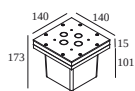

#### Waterproof connection parts

---

**216 12 00** CBOX

Cutout dimension (mm): 142 x 142

---

**216 12 01** IP68 CONNECTION KIT

**216 12 02** IP68 CONNECTOR 3P