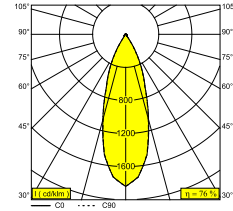

SPYCO CLIP AC 93033 DIM8

19918 9328 W

AVAILABLE IN
BLACK 19918 9328 B
WHITE 19918 9328 W

 [View on website](#)

General info

LOCATION	indoor
INSTALLATION	Ceiling Semi-recessed
CUTOUT SHAPE/SIZE (MM)	round - 51
RECESSED DEPTH (MM)	40
INGRESS PROTECTION	IP20
WEIGHT (KG)	0.3
ADJUSTABILITY	0° to 90° swiveling, 350° rotatable
INFORMATION	REFLECTOR FL-33° BLACK version: INCL.SPY TUBE S B / WHITE version: INCL.SPY TUBE S W

Electrical info

ELECTRICAL	230V / 50-60Hz
CLASS	I
DIM TYPE	mains (phase cut-off)
ENERGY CLASS	F

Lightsource info

LIGHTSOURCE NAME	LED
LIGHTSOURCE	AC LED array 8W / CRI>90 (R9: 54) / 3000K / 630lm
TM-30 VALUES	rf: 91 / Rg: 98
SDCM	SDCM3
RISKGROUP	RG1
LM80	L80B10 > 67000
BEAMANGLE	33°
LED TECHNICS (LIGHT SOURCE)	630lm // 8W // 79lm/W
LED TECHNICS (LUMINAIRE)	477lm // 8W // 60lm/W