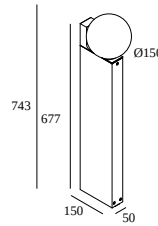

## OONO P70 927 DIM8

29616 9208 B

AVAILABLE IN  
**BLACK** 29616 9208 B  
**ANTHRACITE** 29616 9208 N

 [View on website](#)

### General info

<b>LOCATION</b>	outdoor
<b>INSTALLATION</b>	Floor Surface mounted
<b>INGRESS PROTECTION</b>	IP54
<b>PROTECTION AGAINST MECHANICAL IMPACT</b>	IK04
<b>WEIGHT (KG)</b>	3.6
<b>ADJUSTABILITY</b>	non adjustable
<b>INFORMATION</b>	INCL.DIMMABLE LED POWER SUPPLY 500mA-DC

#### Waterproof connection parts

---

**216 12 00** CBOX

Cutout dimension (mm): 142 x 142

---

**216 12 01** IP68 CONNECTION KIT

**216 12 02** IP68 CONNECTOR 3P