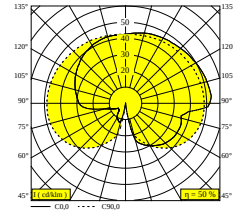

[View on website](#)

General info

LOCATION	outdoor
INSTALLATION	Floor Surface mounted
INGRESS PROTECTION	IP54
PROTECTION AGAINST MECHANICAL IMPACT	IK04
WEIGHT (KG)	3.6
ADJUSTABILITY	non adjustable
INFORMATION	INCL.DIMMABLE LED POWER SUPPLY 500mA-DC

Electrical info

ELECTRICAL	220-240V / 50-60Hz
CLASS	II
POWER SUPPLY	YES
DIM TYPE	mains (phase cut-off)
ENERGY CLASS	E

Lightsource info

LIGHTSOURCE NAME	LED
LIGHTSOURCE	LED array 8,6W / CRI>90 (R9: 60) / 2700K / 1041lm
TM-30 VALUES	rf: 89 / Rg: 100
SDCM	SDCM1
RISKGROUP	RG1
LM80	L90B10 > 50000
LED TECHNICS (LIGHT SOURCE)	1041lm // 8,6W // 121lm/W
LED TECHNICS (LUMINAIRE)	572lm // 9,9W // 58lm/W

Options

PLATE 7
PIN 12
CBOX
IP68 CONNECTION KIT
IP68 CONNECTOR 3P

For detailed installation instructions, please consult the manual : [29616_XXX8_HAND.pdf](#)