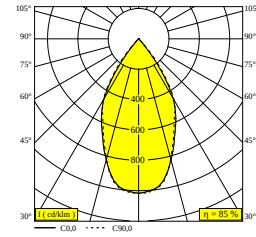

[View on website](#)

General info

LOCATION	indoor
INSTALLATION	Ceiling Recessed
INGRESS PROTECTION	IP20
WEIGHT (KG)	0
ADJUSTABILITY	non adjustable
INFORMATION	24 x REFLECTOR 58° EXCL.LED POWER SUPPLY 260mA-DC INCL.1 x CABLE 2 x 0,75mm² - 0,5m + WIELAND PLUG GST08i2 male green

Electrical info

CLASS	III
ENERGY CLASS	C

Lightsource info

LIGHTSOURCE NAME	LED
LIGHTSOURCE	LED cluster 8,6W / CRI>90 / 4000K / 1577lm
BEAMANGLE	58°
LED TECHNICS (LIGHT SOURCE)	1577lm // 8,6W // 183lm/W
LED TECHNICS (LUMINAIRE)	1342lm // 9,9W // 136lm/W

Requirements

LED POWER SUPPLY SET LOC PARALLEL

Options

CONNECTING CABLE LOC PARALLEL

For detailed installation instructions, please consult the manual : [32013_XXX0_HAND.pdf](#)

CEILING COMPATIBILITY

Ceiling Type

Mounting Kit

Acoustic climate-control ceiling Interalu SAPP

-