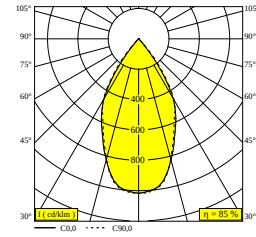

[View on website](#)

General info

LOCATION	indoor
INSTALLATION	Ceiling Recessed
INGRESS PROTECTION	IP20
WEIGHT (KG)	0
ADJUSTABILITY	non adjustable
INFORMATION	24 x REFLECTOR 58° EXCL.LED POWER SUPPLY 260mA-DC INCL.1 x CABLE 2 x 0,75mm² - 0,5m + WIELAND PLUG GST08i2 male green

Electrical info

CLASS	III
ENERGY CLASS	C

Lightsource info

LIGHTSOURCE NAME	LED
LIGHTSOURCE	LED cluster 8,6W / CRI>90 / 3000K / 1529lm
BEAMANGLE	58°
LED TECHNICS (LIGHT SOURCE)	1529lm // 8,6W // 177lm/W
LED TECHNICS (LUMINAIRE)	1301lm // 9,9W // 132lm/W

Requirements

LED POWER SUPPLY SET LOC PARALLEL

Options

CONNECTING CABLE LOC PARALLEL

For detailed installation instructions, please consult the manual : [32013_XXX0_HAND.pdf](#)

CEILING COMPATIBILITY

Ceiling Type

Mounting Kit

Acoustic climate-control ceiling Interalu SAPP

-