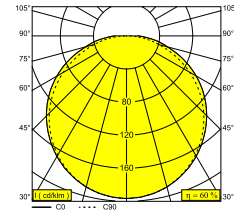

Image may differ from the actual product
Consult drawing for correct size

SUPERLOOP HC 90 SBL 927

321 109 92 B

ERHÄLTlich IN

SCHWARZ 321 109 92 B

FLEMISH BRONZE 321 109 92 FBR

FLEMISH GOLD 321 109 92 FG

WEISS 321 109 92 W