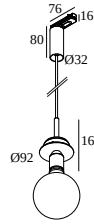

DELTALIGHT

TOUPE E27 ADMIF

100064 0000 B

AVAILABLE IN
BLACK 100064 0000 B
WHITE 100064 0000 W