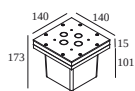

Options

- PLATE 7
- PIN 12
- CBOX
- IP68 CONNECTION KIT
- IP68 CONNECTOR 3P

For detailed installation instructions, please consult the manual : [29615_XXX8_HAND.pdf](#)

DELTALIGHT

OONO P40 930 DIM8

29615 9308 B

FINISH YOUR SPECIFICATION

Waterproof connection parts

216 12 00 CBOX

Cutout dimension (mm): 142 x 142

216 12 01 IP68 CONNECTION KIT

216 12 02 IP68 CONNECTOR 3P

Pins and plates for bollards

229 01 12 PIN 12