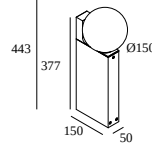

OONO P40 930 DIM8

29615 9308 B

AVAILABLE IN
BLACK 29615 9308 B
ANTHRACITE 29615 9308 N

 [View on website](#)

General info

LOCATION	outdoor
INSTALLATION	Floor Surface mounted
INGRESS PROTECTION	IP54
PROTECTION AGAINST MECHANICAL IMPACT	IK04
WEIGHT (KG)	2.7
ADJUSTABILITY	non adjustable
INFORMATION	INCL.DIMMABLE LED POWER SUPPLY 500mA-DC

FINISH YOUR SPECIFICATION

Waterproof connection parts

216 12 00 CBOX

Cutout dimension (mm): 142 x 142

216 12 01 IP68 CONNECTION KIT

216 12 02 IP68 CONNECTOR 3P

Pins and plates for bollards

229 01 12 PIN 12