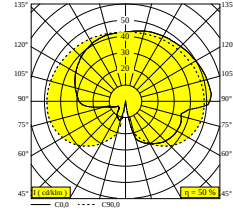

OONO P40 930 DIM8

29615 9308 B

AVAILABLE IN
BLACK 29615 9308 B
ANTHRACITE 29615 9308 N

 [View on website](#)

General info

LOCATION	outdoor
INSTALLATION	Floor Surface mounted
INGRESS PROTECTION	IP54
PROTECTION AGAINST MECHANICAL IMPACT	IK04
WEIGHT (KG)	2.7
ADJUSTABILITY	non adjustable
INFORMATION	INCL.DIMMABLE LED POWER SUPPLY 500mA-DC

Electrical info

ELECTRICAL	220-240V / 50-60Hz
CLASS	II
POWER SUPPLY	YES
DIM TYPE	mains (phase cut-off)
ENERGY CLASS	E

Lightsource info

LIGHTSOURCE NAME	LED
LIGHTSOURCE	LED array 8,6W / CRI>90 (R9: 52) / 3000K/1089lm
TM-30 VALUES	rf: 90 / Rg: 99
SDCM	SDCM1
RISKGROUP	RG1
LM80	L90B10 > 50000
LED TECHNICS (LIGHT SOURCE)	1089lm // 8,6W // 127lm/W
LED TECHNICS (LUMINAIRE)	599lm // 9,9W // 61lm/W