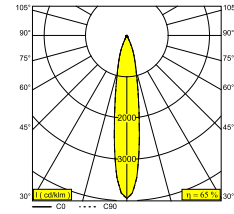

BRUSHED GOLD 19423 9310 BRG

BRUSHED OLD BRONZE 19423 9310 BROB

CREAM 19423 9310 CR

FLEMISH BRONZE 19423 9310 FBR

FLEMISH GOLD 19423 9310 FG

WHITE 19423 9310 W

[View on website](#)

General info

Electrical info

CLASS	III
DIM TYPE	depending on power supply
ENERGY CLASS	E
CERTIFICATES	CB, ENEC, EPD, LCA

Lightsource info

LIGHTSOURCE NAME	LED
LIGHTSOURCE	LED array 5,8-8,6W / CRI>90 (R9: 52) / 3000K / 734-1018lm
TM-30 VALUES	rf: 90 / Rg: 99
SDCM	SDCM1
RISKGROUP	RG1
LM80	L90B10 > 50000
BEAMANGLE	18°
LED TECHNICS (LIGHT SOURCE)	1018lm // 8,6W // 118lm/W
LED TECHNICS (LUMINAIRE)	663lm // 9,9W // 67lm/W