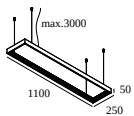

DELTALIGHT

SUPERLOOP-SPY FOCUS LP 927 MDL

20547 9200 B

418 482 211 SUPERLOOP S HC 211 MDL