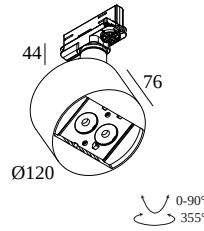

FRAGMA S SUPERSPOT 9408 ADM

23614 9410 B

AVAILABLE IN
BLACK 23614 9410 B
WHITE 23614 9410 W

 [View on website](#)

General info

LOCATION	indoor
INSTALLATION	Mains voltage track Mains voltage track mounted
INGRESS PROTECTION	IP20
WEIGHT (KG)	0.9
ADJUSTABILITY	0° to 90° swiveling, 355° rotatable
INFORMATION	2 x LENS SP-8° INCL.LED POWER SUPPLY 900mA-DC 3F MULTI ADAPTER