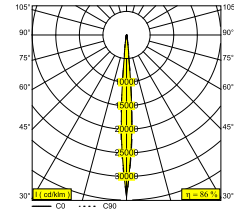

FRAGMA S SUPERSPOT 9408 ADM

23614 9410 B

AVAILABLE IN
BLACK 23614 9410 B
WHITE 23614 9410 W

 [View on website](#)

General info

LOCATION	indoor
INSTALLATION	Mains voltage track Mains voltage track mounted
INGRESS PROTECTION	IP20
WEIGHT (KG)	0.9
ADJUSTABILITY	0° to 90° swiveling, 355° rotatable
INFORMATION	2 x LENS SP-8° INCL.LED POWER SUPPLY 900mA-DC 3F MULTI ADAPTER

Electrical info

ELECTRICAL	110-240V / 50-60Hz
CLASS	I
POWER SUPPLY	YES
DIM TYPE	non-dimmable
ENERGY CLASS	D
CERTIFICATES	CB, ENEC, RCM

Lightsource info

LIGHTSOURCE NAME	LED
LIGHTSOURCE	LED cluster 5,2W / CRI>90 (R9: 64) / 4000K / 642lm
TM-30 VALUES	Rf: 91 / Rg: 100
SDCM	SDCM3
RISKGROUP	RG2
LM80	L80 > 150000
BEAMANGLE	8°
LED TECHNICS (LIGHT SOURCE)	642lm // 5,2W // 123lm/W
LED TECHNICS (LUMINAIRE)	549lm // 6W // 92lm/W