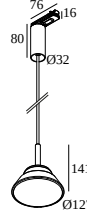

TOUPE AC 930 ADMIF DIM8

100062 9308 W

AVAILABLE IN
BLACK 100062 9308 B
WHITE 100062 9308 W