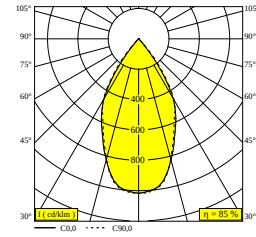

[View on website](#)

General info

LOCATION	indoor
INSTALLATION	Ceiling Recessed
INGRESS PROTECTION	IP20
WEIGHT (KG)	0
ADJUSTABILITY	non adjustable
INFORMATION	36 x REFLECTOR 58° EXCL.LED POWER SUPPLY 390mA-DC INCL.1 x CABLE 2 x 0,75mm² - 0,5m + WIELAND PLUG GST08i2 male green

Electrical info

CLASS	III
ENERGY CLASS	C

Lightsource info

LIGHTSOURCE NAME	LED
LIGHTSOURCE	LED cluster 13W / CRI>90 / 4000K / 2365lm
BEAMANGLE	58°
LED TECHNICS (LIGHT SOURCE)	2365lm // 13W // 183lm/W
LED TECHNICS (LUMINAIRE)	2013lm // 15W // 135lm/W

Requirements

LED POWER SUPPLY SET LOC PARALLEL

Options

CONNECTING CABLE LOC PARALLEL

For detailed installation instructions, please consult the manual : [32015_XXX0_HAND.pdf](#)

CEILING COMPATIBILITY

Ceiling Type

Mounting Kit

Acoustic climate-control ceiling Interalu SAPP

-