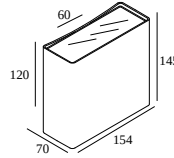

NOCTA SQ155 SP 927

30126 9200 FBRX

AVAILABLE IN

ALU GREY 30126 9200 A

BLACK 30126 9200 B

FLEMISH BRONZE OUTDOOR 30126 9200 FBRX

ANTHRACITE 30126 9200 N

WHITE 30126 9200 W

[View on website](#)

General info

LOCATION	outdoor
INSTALLATION	Wall Surface mounted
INGRESS PROTECTION	IP65
PROTECTION AGAINST MECHANICAL IMPACT	IK06
WEIGHT (KG)	1.8
ADJUSTABILITY	non adjustable
INFORMATION	INCL.4 x LENS INCL.LED POWER SUPPLY 700 mA-DC