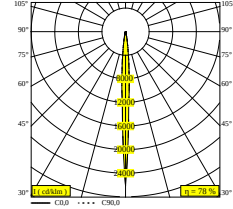

[View on website](#)

General info

LOCATION	outdoor
INSTALLATION	Wall Surface mounted
INGRESS PROTECTION	IP65
PROTECTION AGAINST MECHANICAL IMPACT	IK06
WEIGHT (KG)	1.8
ADJUSTABILITY	non adjustable
INFORMATION	INCL.4 x LENS INCL.LED POWER SUPPLY 700 mA-DC